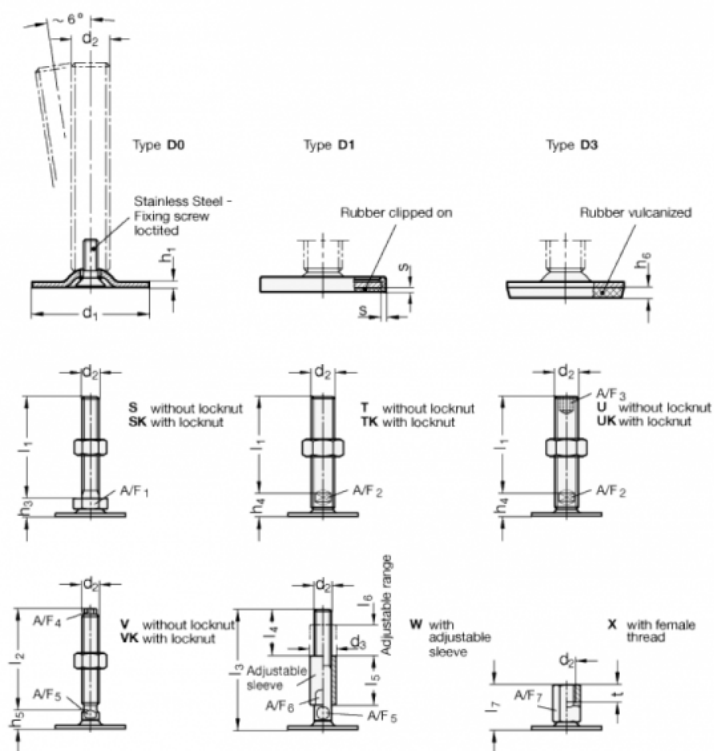

Article number: 204140M16100D0T  
 Description: E+G levelling foot  
 GN 41-40-M16-100-D0-T  
 Note: T Without nut, Wrench flat at the bottom

## Measures

A/F2 = 12  
 d1 = 40  
 d2 = M16  
 h1 = 2  
 h4 = 17  
 h6 =  
 l1 = 100  
 s =